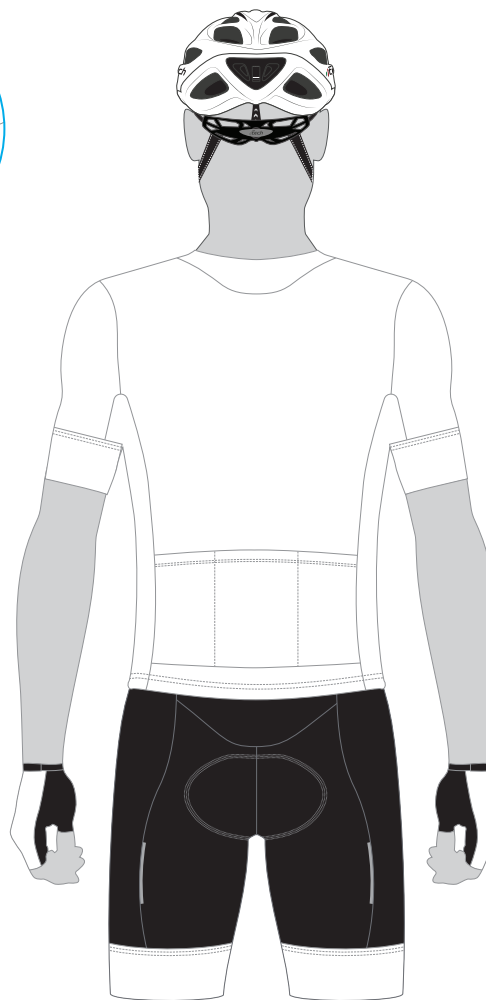

CUSTOM PROGRAM

TEAM NAME
Cycling kit