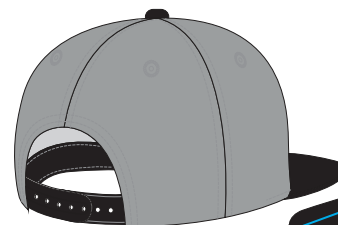

Custom patch