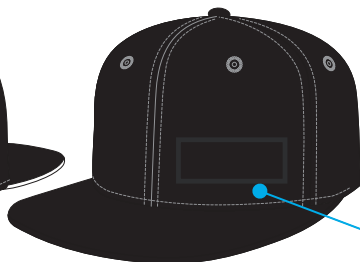

Custom patch