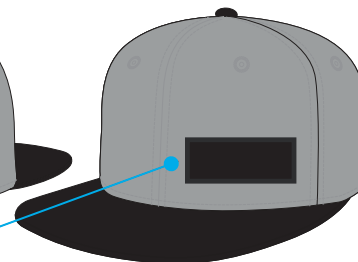

Custom patch