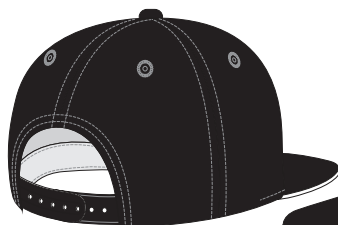

Custom patch